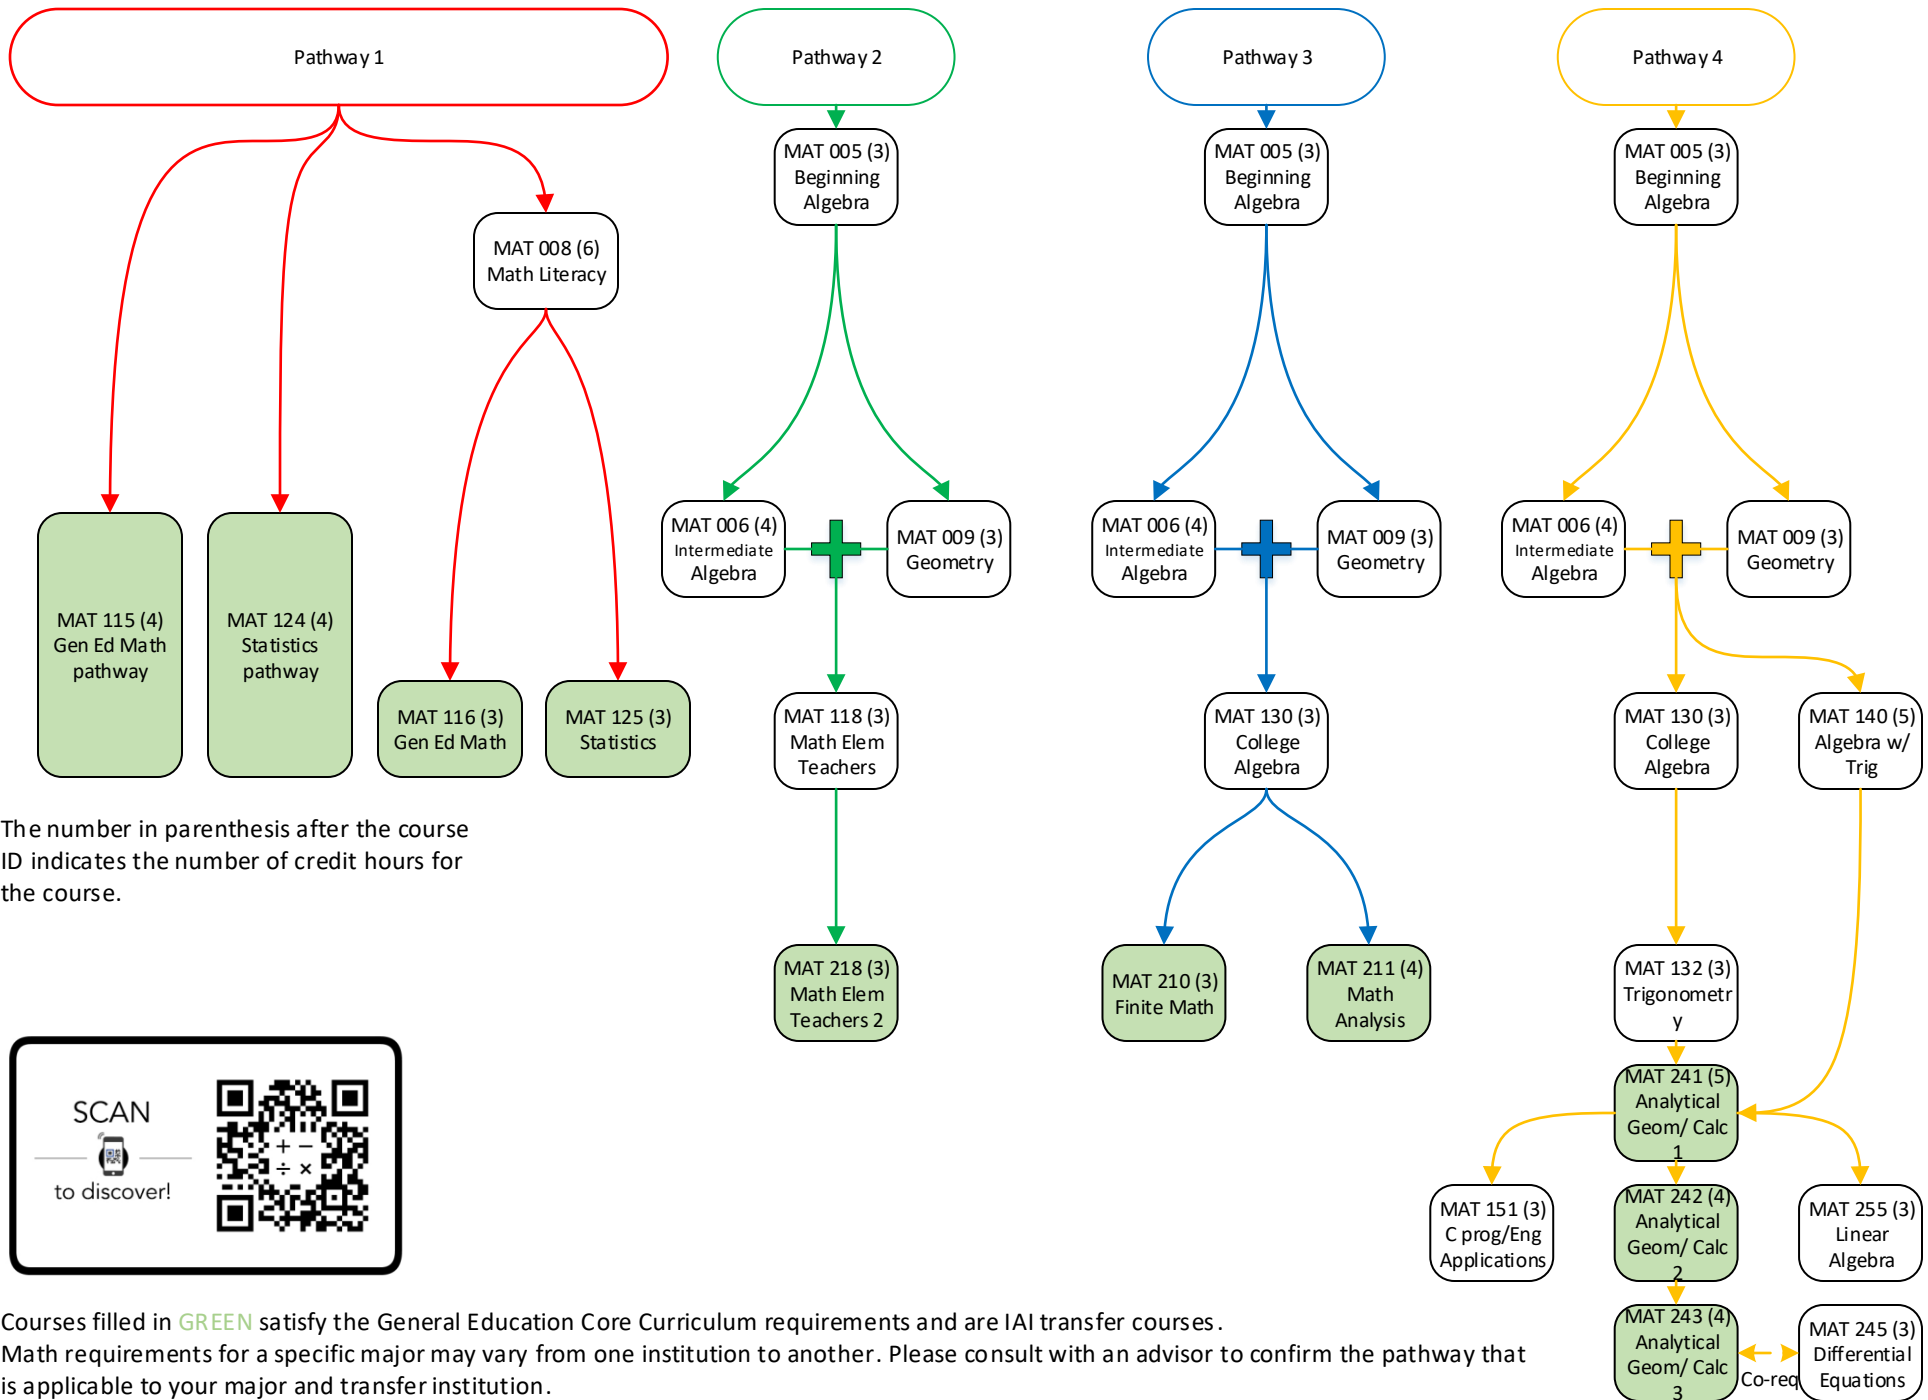

# LAKE LAND COLLEGE MATH PATHWAYS

The number in parenthesis after the course ID indicates the number of credit hours for the course.

Courses filled in GREEN satisfy the General Education Core Curriculum requirements and are IAI transfer courses. Math requirements for a specific major may vary from one institution to another. Please consult with an advisor to confirm the pathway that is applicable to your major and transfer institution.