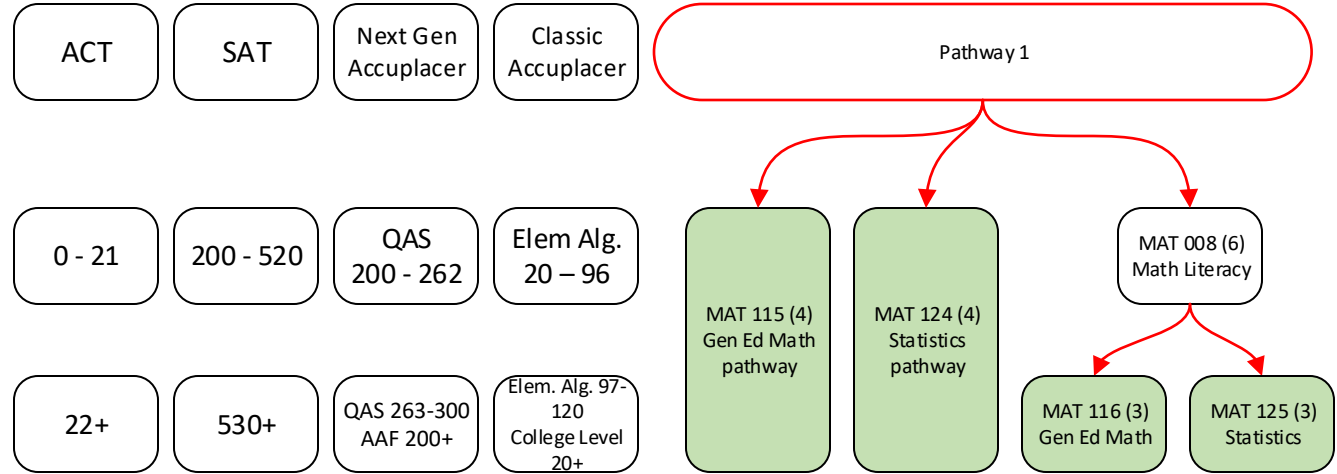

LAKE LAND COLLEGE PATHWAY 1

MAJORS

- AA.ART, Art
- AA.BE, Business Education
- AA.CJS, Criminal Justice
- AS.EASC, Earth Science
- AA.ENG, English
- AA.HEAED, Health Education
- AA.HIS, History
- AA.LAS, Liberal Arts
- AA.OTH, Other
- AA.PHYED, Physical Education
- AA.PS, Political Science
- AA.PNUR, Pre-Nursing
- AA.PSY, Psychology
- AA.REC, Recreation
- AA.SCED.BIO, Secondary Education Biology*
- AA.SSW, Sociology/Social Work
- AA.SPCH, Speech Communication
- AA.UND, Undecided

The number in parenthesis after the course ID indicates the number of credit hours for the course. Math requirements for a specific major may vary from one institution to another. Please consult with an advisor to confirm the pathway that is applicable to your major and transfer institution.