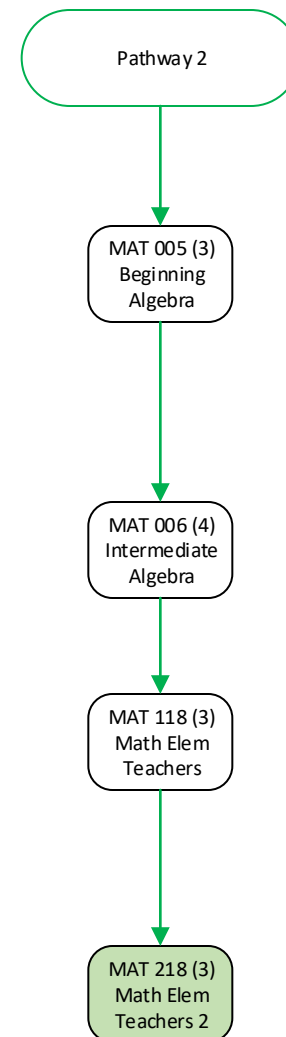

LAKE LAND COLLEGE PATHWAY 2

MAJORS

AA.ECHED, Early Childhood Education
AA.ELED, Elementary Education
AA.SPED, Special Education

ACT SAT Next Gen
Accuplacer Classic
Accuplacer

0 - 18 200 - 490 QAS
200 - 249 Elem Alg.
20 - 56

19 - 21 500 - 520 QAS
250 - 262 Elem Alg.
57 - 96

22+ 530+ AAF
200+ Elem Alg 97-
120
Coll. Lvl 20+

Courses filled in GREEN satisfy the General Education Core Curriculum requirements and are IAI transfer courses.

The number in parenthesis after the course ID indicates the number of credit hours for the course. Math requirements for a specific major may vary from one institution to another. Please consult with an advisor to confirm the pathway that is applicable to your major and transfer institution.