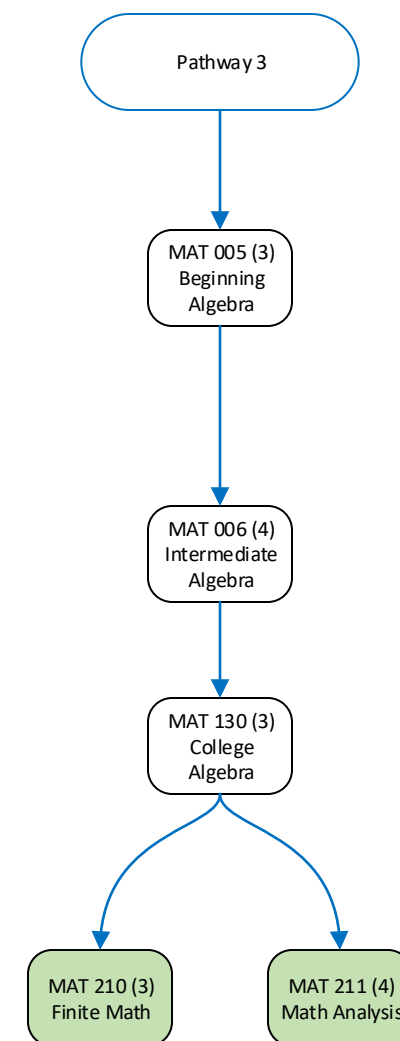

LAKE LAND COLLEGE PATHWAY 3

MAJORS

- AA.AGR, Agriculture
- AA.BA, Business Administration
- AA.ECO, Economics

ACT	SAT	Next Gen Accuplacer	Classic Accuplacer
0 - 18	200 - 490	QAS 200 - 249	Elem Alg. 20 - 56
19 - 21	500 - 520	QAS 250 - 262	Elem Alg. 57 - 96
22 - 24	530 - 610	QAS 263 - 300 AAF 200 - 249	Elem Alg. 97 - 120 Coll. Lvl 20 - 59
25 - 26	620 - 640	AAF 250 - 275	College Level 60-102

The number in parenthesis after the course ID indicates the number of credit hours for the course .
Math requirements for a specific major may vary from one institution to another. Please consult with an advisor to confirm the pathway that is applicable to your major and transfer institution .