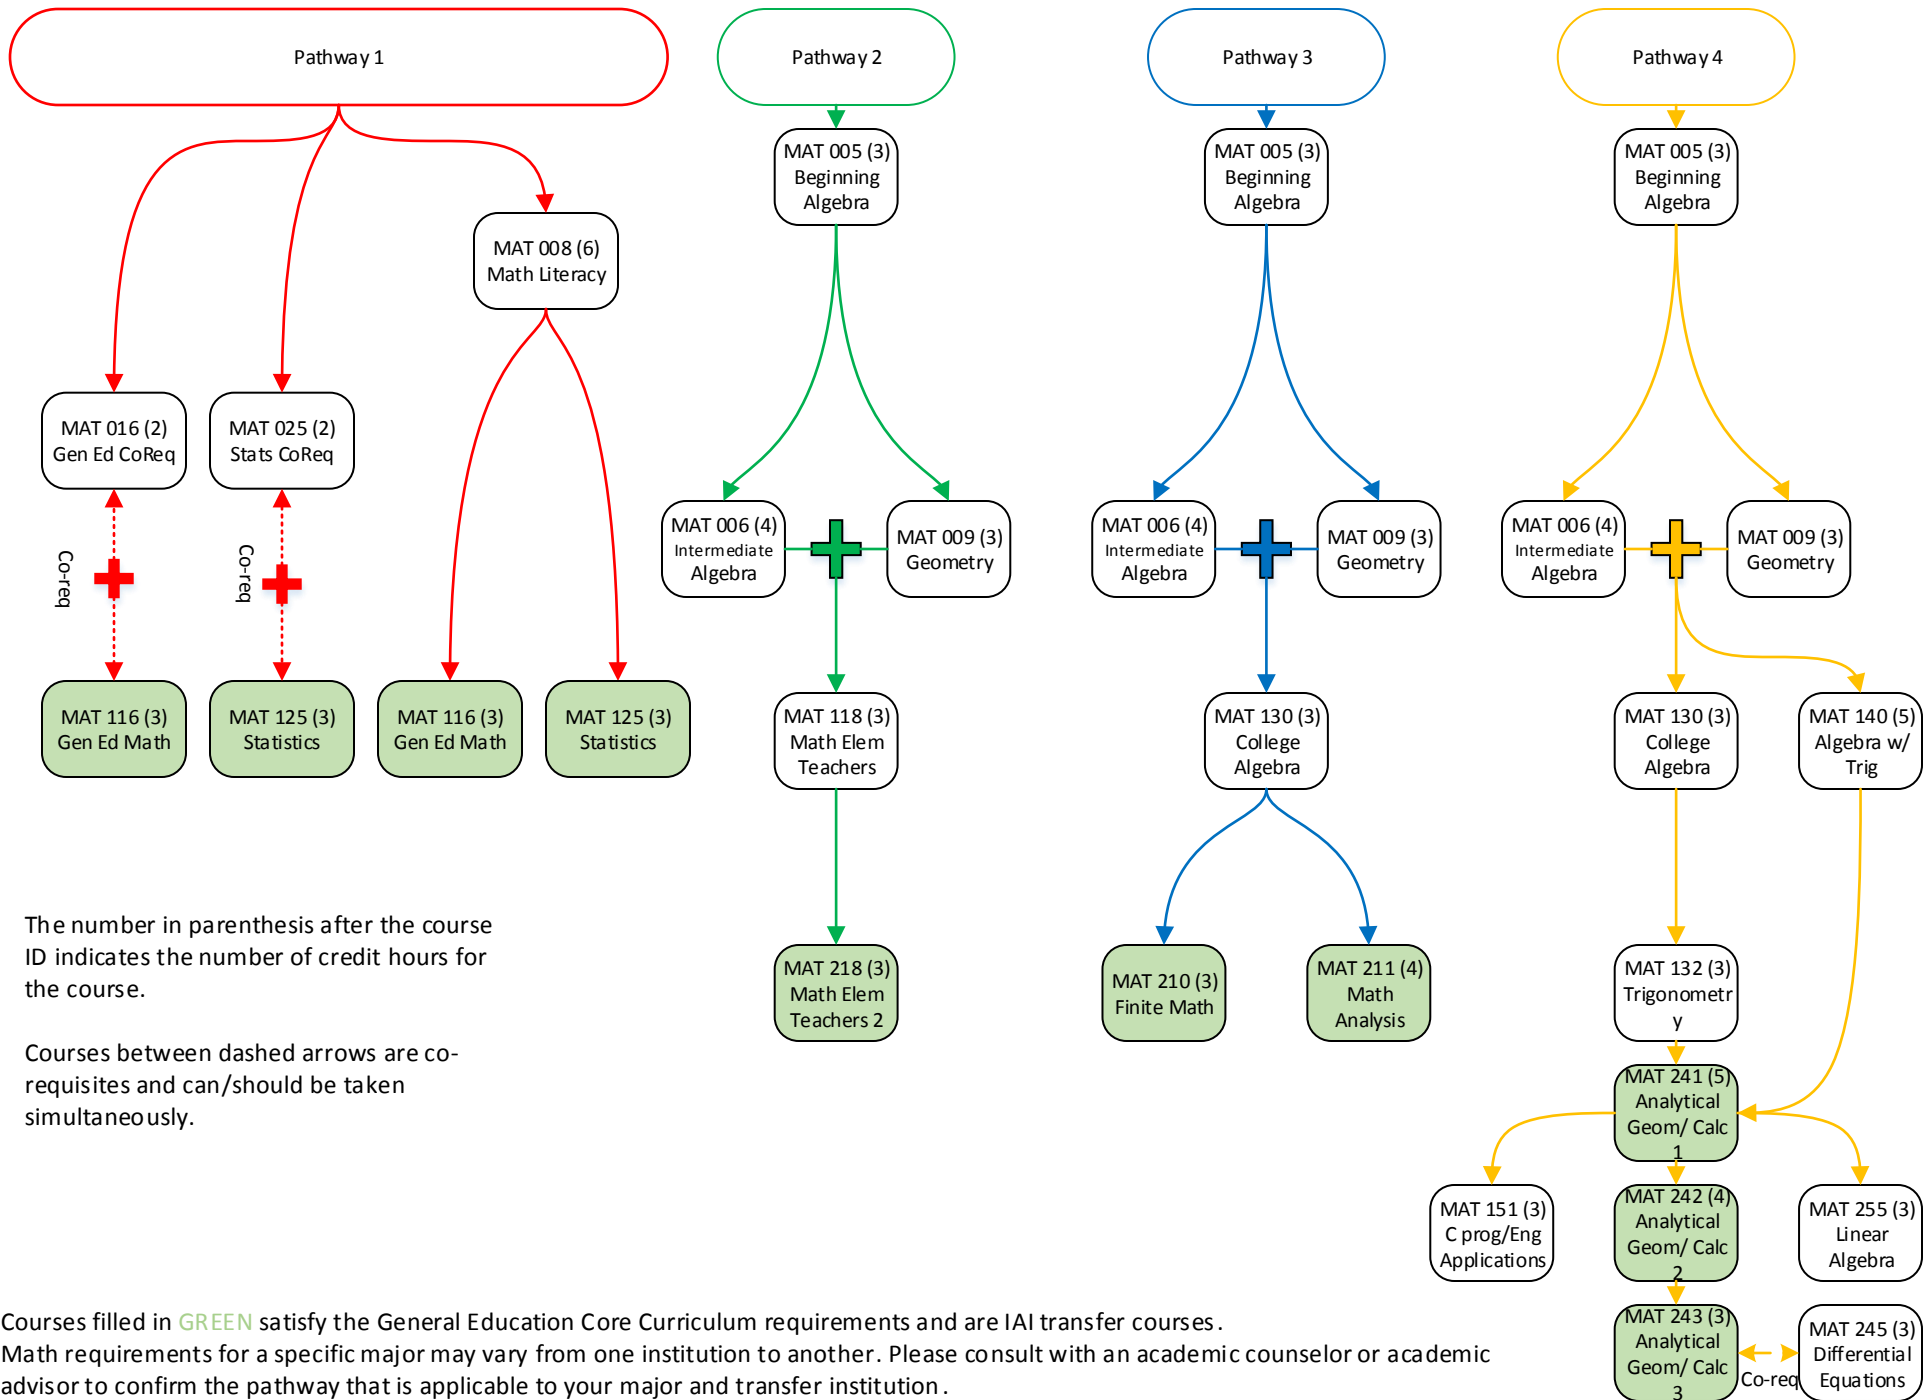

LAKE LAND COLLEGE MATH PATHWAYS

The number in parenthesis after the course ID indicates the number of credit hours for the course.

Courses between dashed arrows are co-requisites and can/should be taken simultaneously.

Courses filled in GREEN satisfy the General Education Core Curriculum requirements and are IAI transfer courses.

Math requirements for a specific major may vary from one institution to another. Please consult with an academic counselor or academic advisor to confirm the pathway that is applicable to your major and transfer institution.