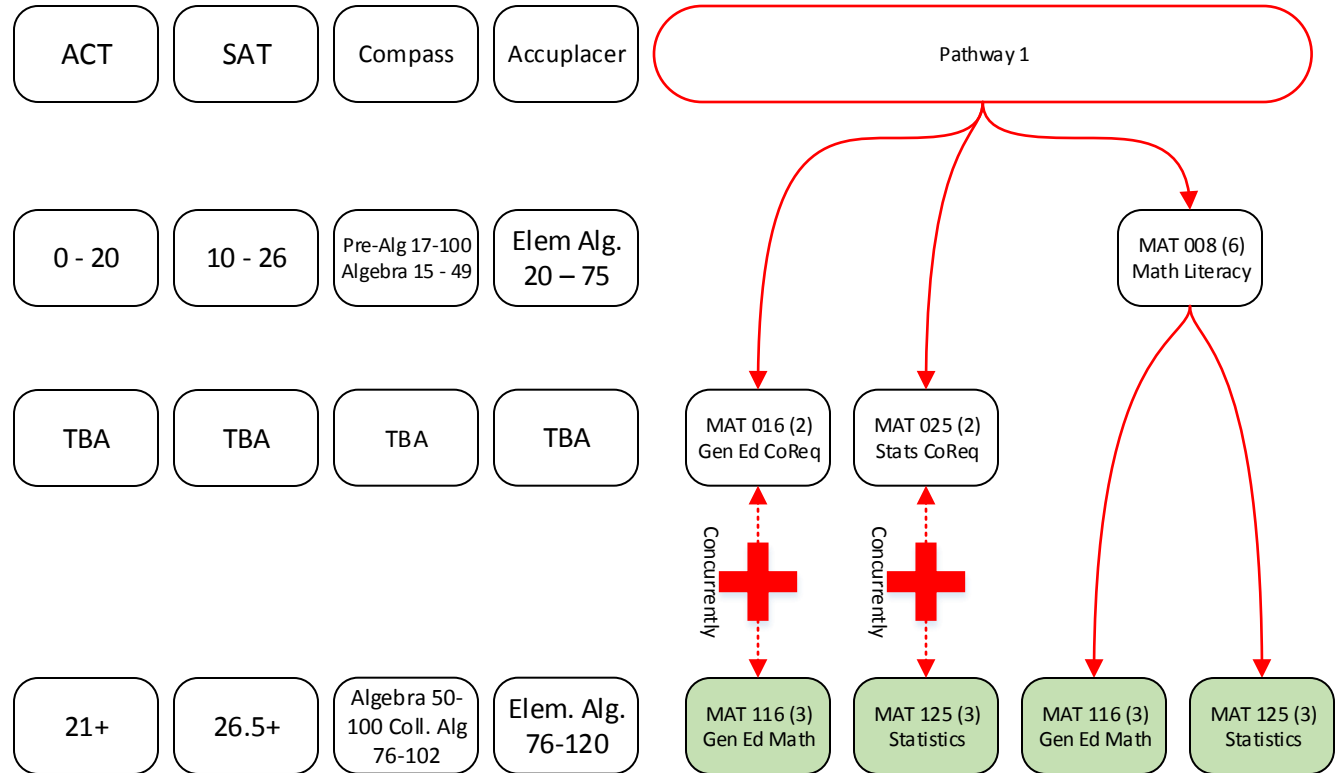

# LAKE LAND COLLEGE PATHWAY 1

## MAJORS

- AA.ART, Art
- AA.BE, Business Education
- AA.CJS, Criminal Justice
- AS.EASC, Earth Science
- AA.ENG, English
- AA.HEAED, Health Education
- AA.HIS, History
- AA.LAS, Liberal Arts
- AA.OTH, Other
- AA.PHYED, Physical Education
- AA.PS, Political Science
- AA.PNUR, Pre-Nursing
- AA.PSY, Psychology
- AA.REC, Recreation
- AA.SCED.BIO, Secondary Education Biology\*
- AA.SSW, Sociology/Social Work
- AA.SPCH, Speech Communication
- AA.UND, Undecided

The number in parenthesis after the course ID indicates the number of credit hours for the course. Math requirements for a specific major may vary from one institution to another. Please consult with an academic counselor or academic advisor to confirm the pathway that is applicable to your major and transfer institution. Co-requisite courses should be taken simultaneously with respective college level math course. See advisor for placement score eligibility.