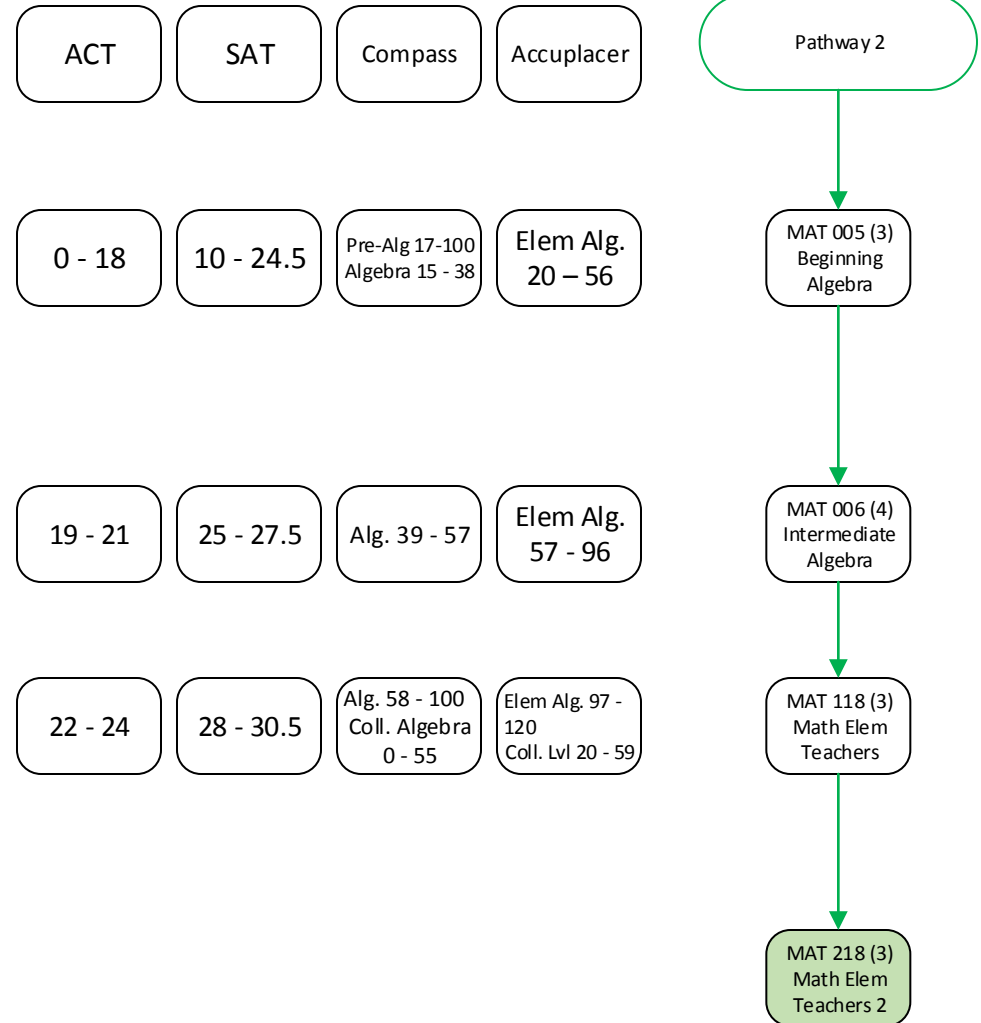

LAKE LAND COLLEGE PATHWAY 2

MAJORS

- AA.ECHED, Early Childhood Education
- AA.ELED, Elementary Education
- AA.SPED, Special Education

Courses filled in GREEN satisfy the General Education Core Curriculum requirements and are IAI transfer courses.

The number in parenthesis after the course ID indicates the number of credit hours for the course. Math requirements for a specific major may vary from one institution to another. Please consult with an academic counselor or academic advisor to confirm the pathway that is applicable to your major and transfer institution. Co-requisite courses should be taken simultaneously with respective college level math course. See advisor for placement score eligibility.