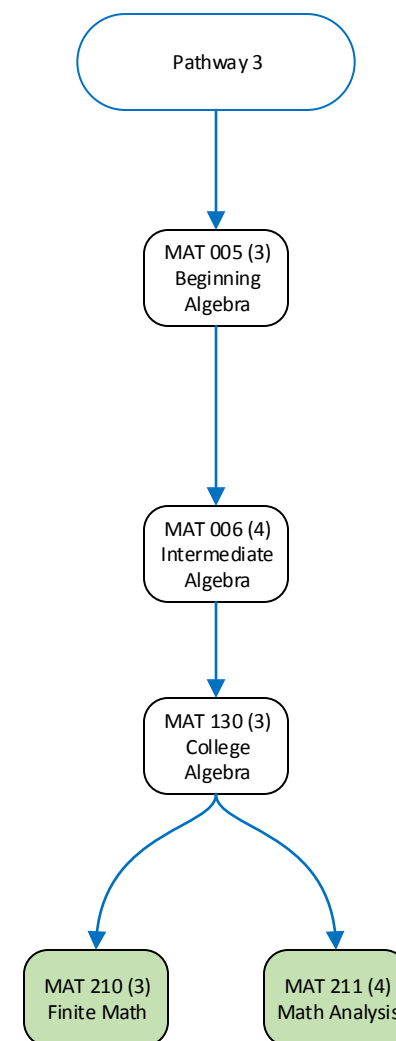

LAKE LAND COLLEGE PATHWAY 3

MAJORS

- AA.AGR, Agriculture
- AA.BA, Business Administration
- AA.ECO, Economics

ACT	SAT	Compass	Accuplacer
0 - 18	10 - 24.5	Pre-Alg 17-100 Algebra 15 - 38	Elem Alg. 20 - 56
19 - 21	25 - 27.5	Alg. 39 - 57	Elem Alg. 57 - 96
22 - 24	28 - 30.5	Alg. 58 - 100 Coll. Alg. 0 - 55	Elem Alg. 97 - 120 Coll. Lvl 20 - 59
25 - 26	31 - 32	Coll. Alg. 56 - 100 Trig. 0 - 50	College Level 60-102

Courses filled in GREEN satisfy the General Education Core Curriculum requirements and are IAI transfer courses.

The number in parenthesis after the course ID indicates the number of credit hours for the course. Math requirements for a specific major may vary from one institution to another. Please consult with an academic counselor or academic advisor to confirm the pathway that is applicable to your major and transfer institution. Co-requisite courses should be taken simultaneously with respective college level math course. See advisor for placement score eligibility.