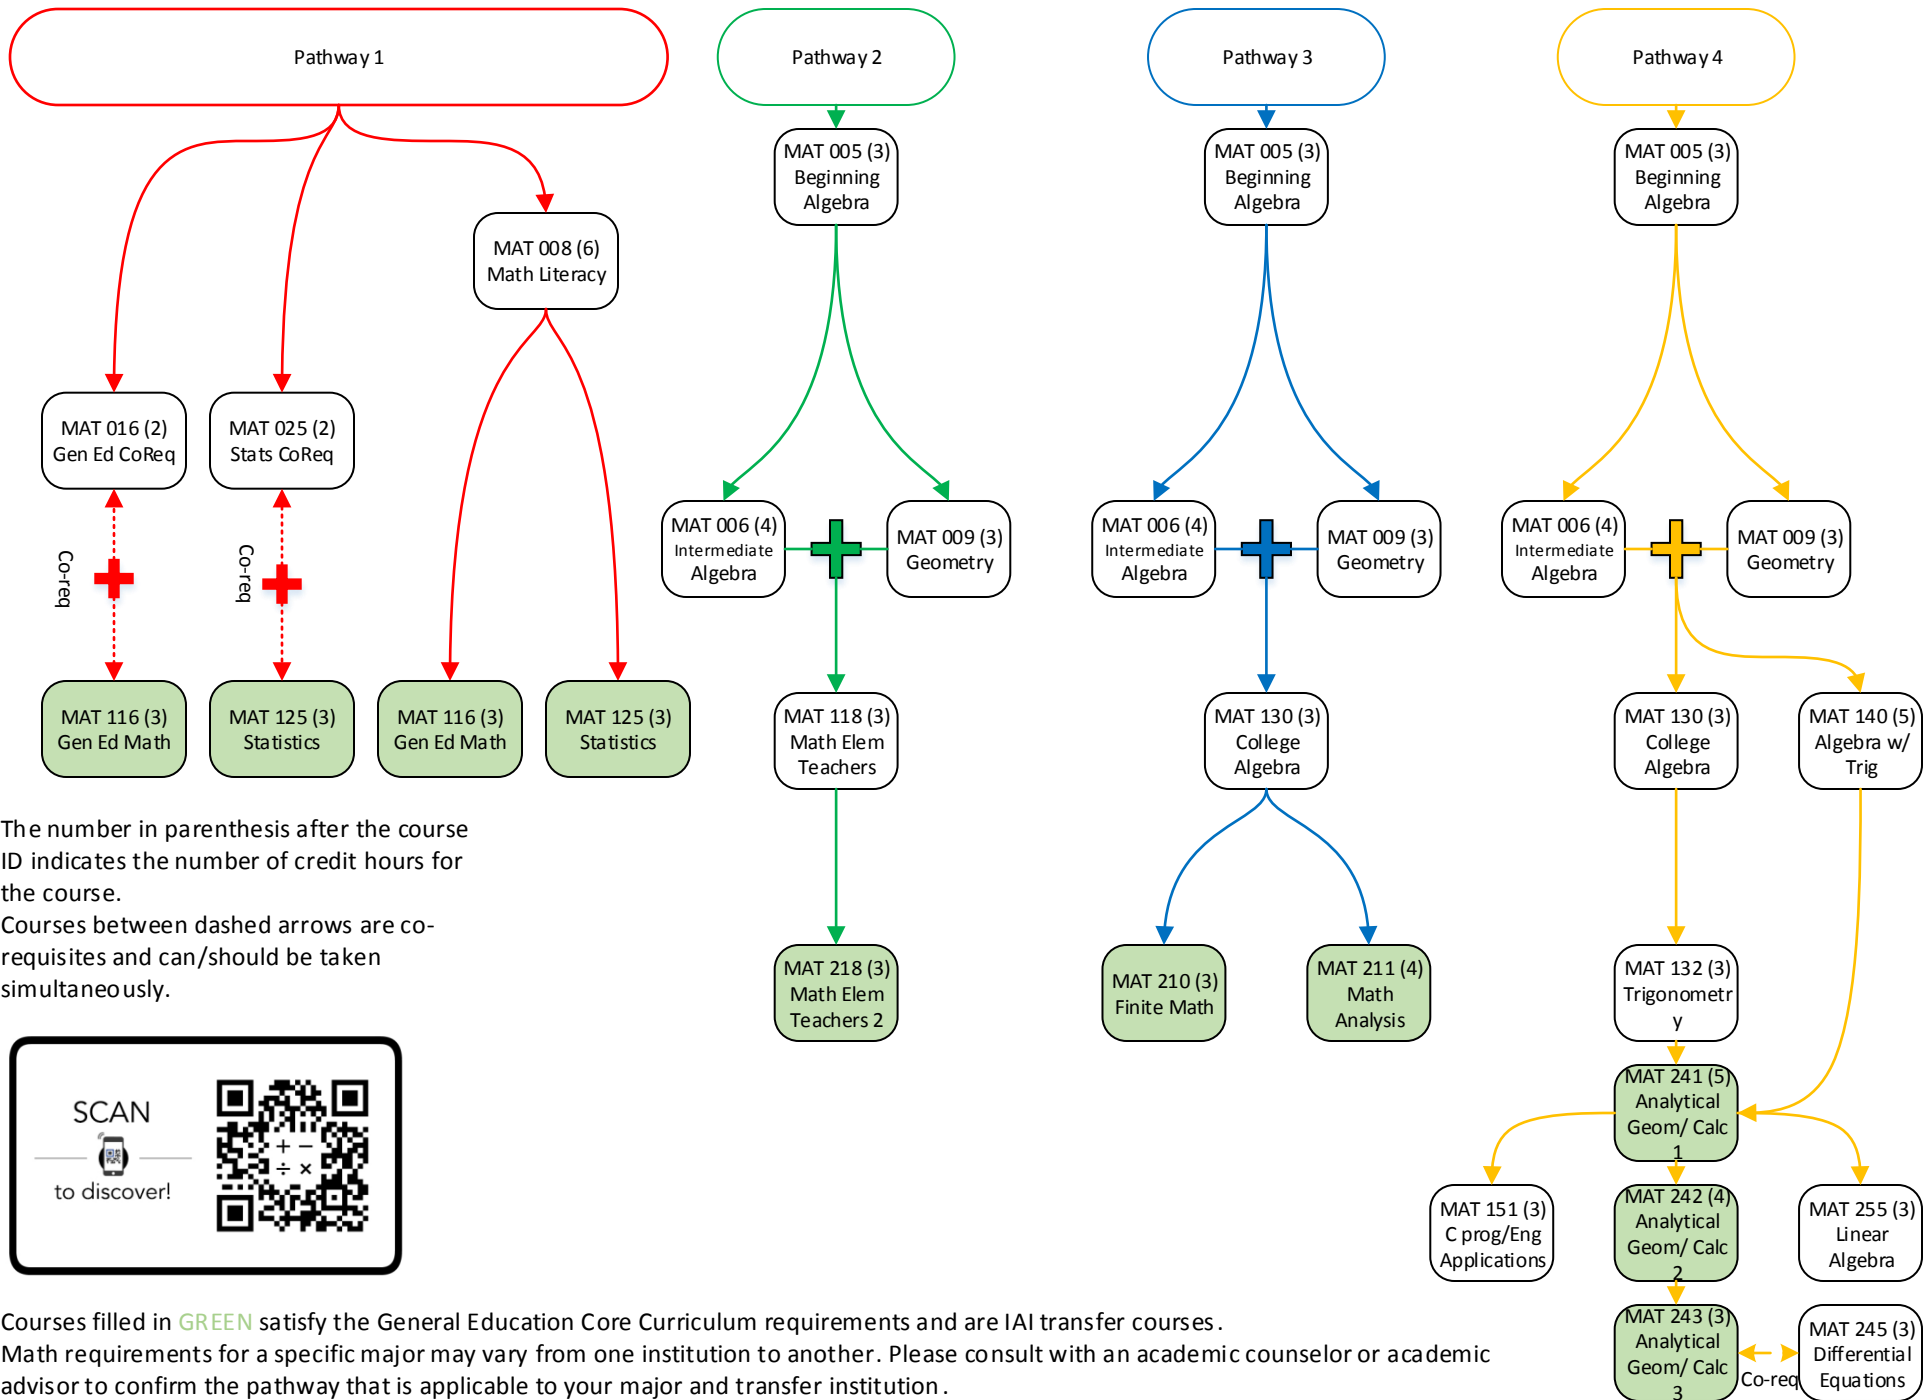

LAKE LAND COLLEGE MATH PATHWAYS

The number in parenthesis after the course ID indicates the number of credit hours for the course.

Courses between dashed arrows are co-requisites and can/should be taken simultaneously.

Courses filled in GREEN satisfy the General Education Core Curriculum requirements and are IAI transfer courses.

Math requirements for a specific major may vary from one institution to another. Please consult with an academic counselor or academic advisor to confirm the pathway that is applicable to your major and transfer institution.