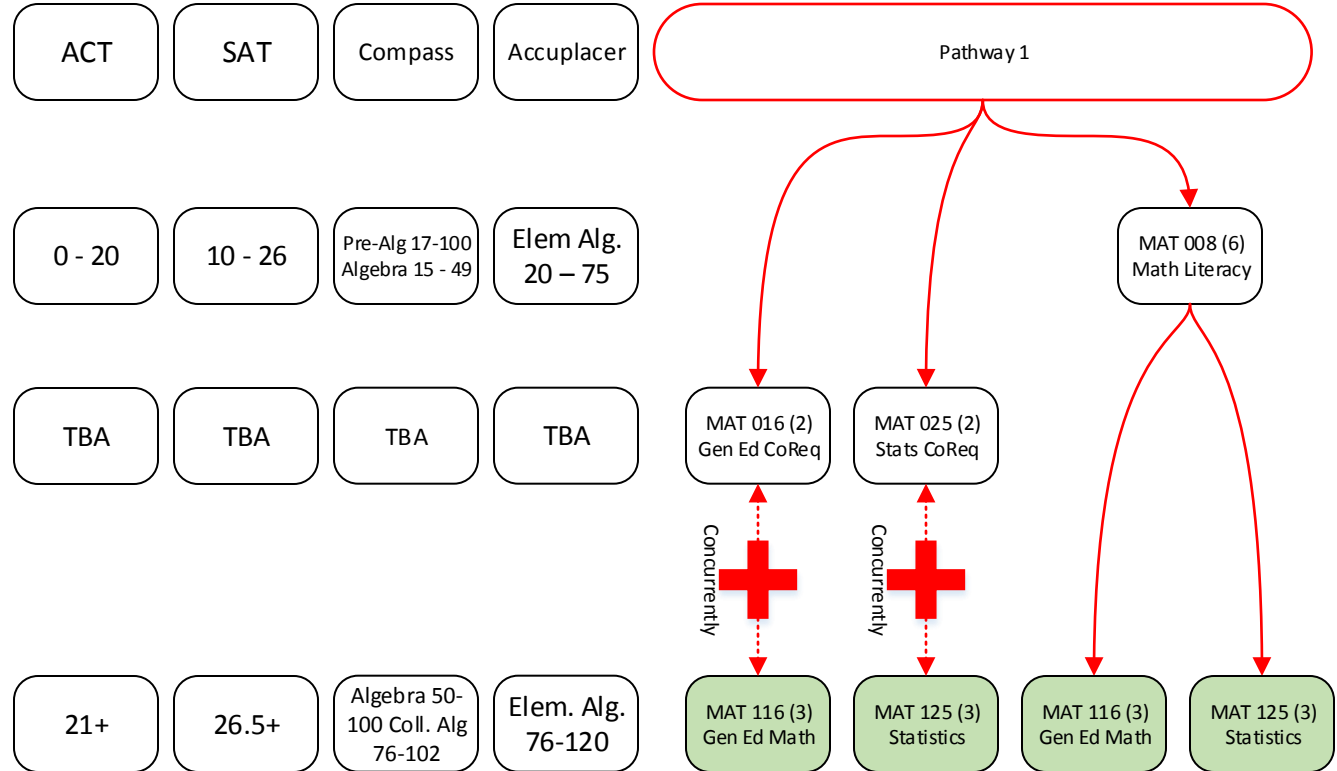

LAKE LAND COLLEGE PATHWAY 1

MAJORS

- AA.ART, Art
- AA.BE, Business Education
- AA.CJS, Criminal Justice
- AS.EASC, Earth Science
- AA.ENG, English
- AA.HEAED, Health Education
- AA.HIS, History
- AA.LAS, Liberal Arts
- AA.OTH, Other
- AA.PHYED, Physical Education
- AA.PS, Political Science
- AA.PNUR, Pre-Nursing
- AA.PSY, Psychology
- AA.REC, Recreation
- AA.SCED.BIO, Secondary Education Biology*
- AA.SSW, Sociology/Social Work
- AA.SPCH, Speech Communication
- AA.UND, Undecided

Courses filled in GREEN satisfy the General Education Core Curriculum requirements and are IAI transfer courses.

The number in parenthesis after the course ID indicates the number of credit hours for the course. Math requirements for a specific major may vary from one institution to another. Please consult with an academic counselor or academic advisor to confirm the pathway that is applicable to your major and transfer institution. Co-requisite courses should be taken simultaneously with respective college level math course. See advisor for placement score eligibility.