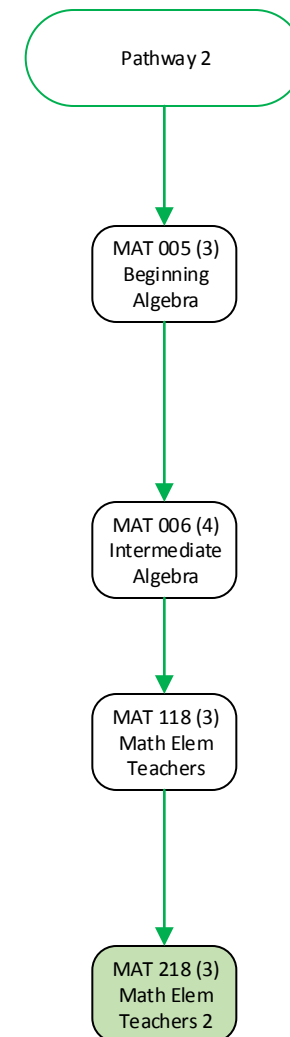

LAKE LAND COLLEGE PATHWAY 2

MAJORS

AA.ECHED, Early Childhood Education
AA.ELED, Elementary Education
AA.SPED, Special Education

ACT SAT Compass Accuplacer

0 - 18 10 - 24.5 Pre-Alg 17-100
Algebra 15 - 38 Elem Alg.
20 - 56

19 - 21 25 - 27.5 Alg. 39 - 57 Elem Alg.
57 - 96

22 - 24 28 - 30.5 Alg. 58 - 100
Coll. Algebra 0 - 55 Elem Alg. 97 -
120
Coll. Lvl 20 - 59

Courses filled in GREEN satisfy the General Education Core Curriculum requirements and are IAI transfer courses.

The number in parenthesis after the course ID indicates the number of credit hours for the course. Math requirements for a specific major may vary from one institution to another. Please consult with an academic counselor or academic advisor to confirm the pathway that is applicable to your major and transfer institution. Co-requisite courses should be taken simultaneously with respective college level math course. See advisor for placement score eligibility.