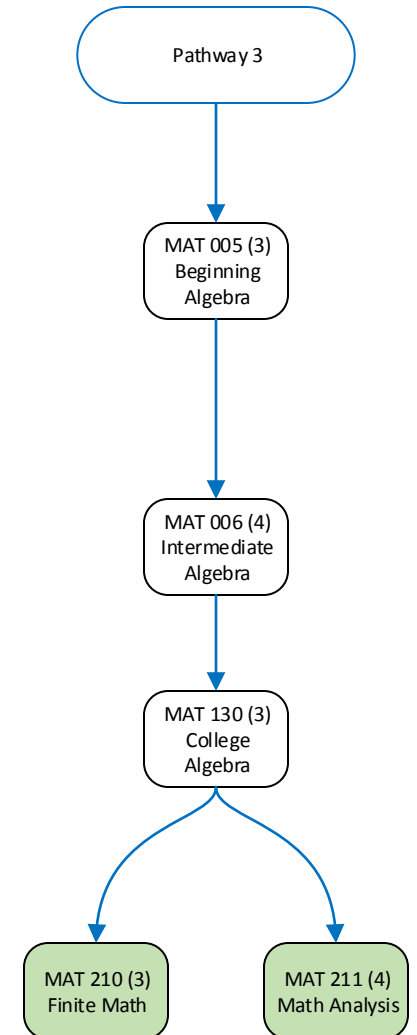

LAKE LAND COLLEGE PATHWAY 3

MAJORS

- AA.AGR, Agriculture
- AA.BA, Business Administration
- AA.ECO, Economics

ACT	SAT	Compass	Accuplacer
0 - 18	10 - 24.5	Pre-Alg 17-100 Algebra 15 - 38	Elem Alg. 20 - 56
19 - 21	25 - 27.5	Alg. 39 - 57	Elem Alg. 57 - 96
22 - 24	28 - 30.5	Alg. 58 - 100 Coll. Alg. 0 - 55	Elem Alg. 97 - 120 Coll. Lvl 20 - 59
25 - 26	31 - 32	Coll. Alg. 56 - 100 Trig. 0 - 50	College Level 60-102

Courses filled in GREEN satisfy the General Education Core Curriculum requirements and are IAI transfer courses.

The number in parenthesis after the course ID indicates the number of credit hours for the course. Math requirements for a specific major may vary from one institution to another. Please consult with an academic counselor or academic advisor to confirm the pathway that is applicable to your major and transfer institution. Co-requisite courses should be taken simultaneously with respective college level math course. See advisor for placement score eligibility.