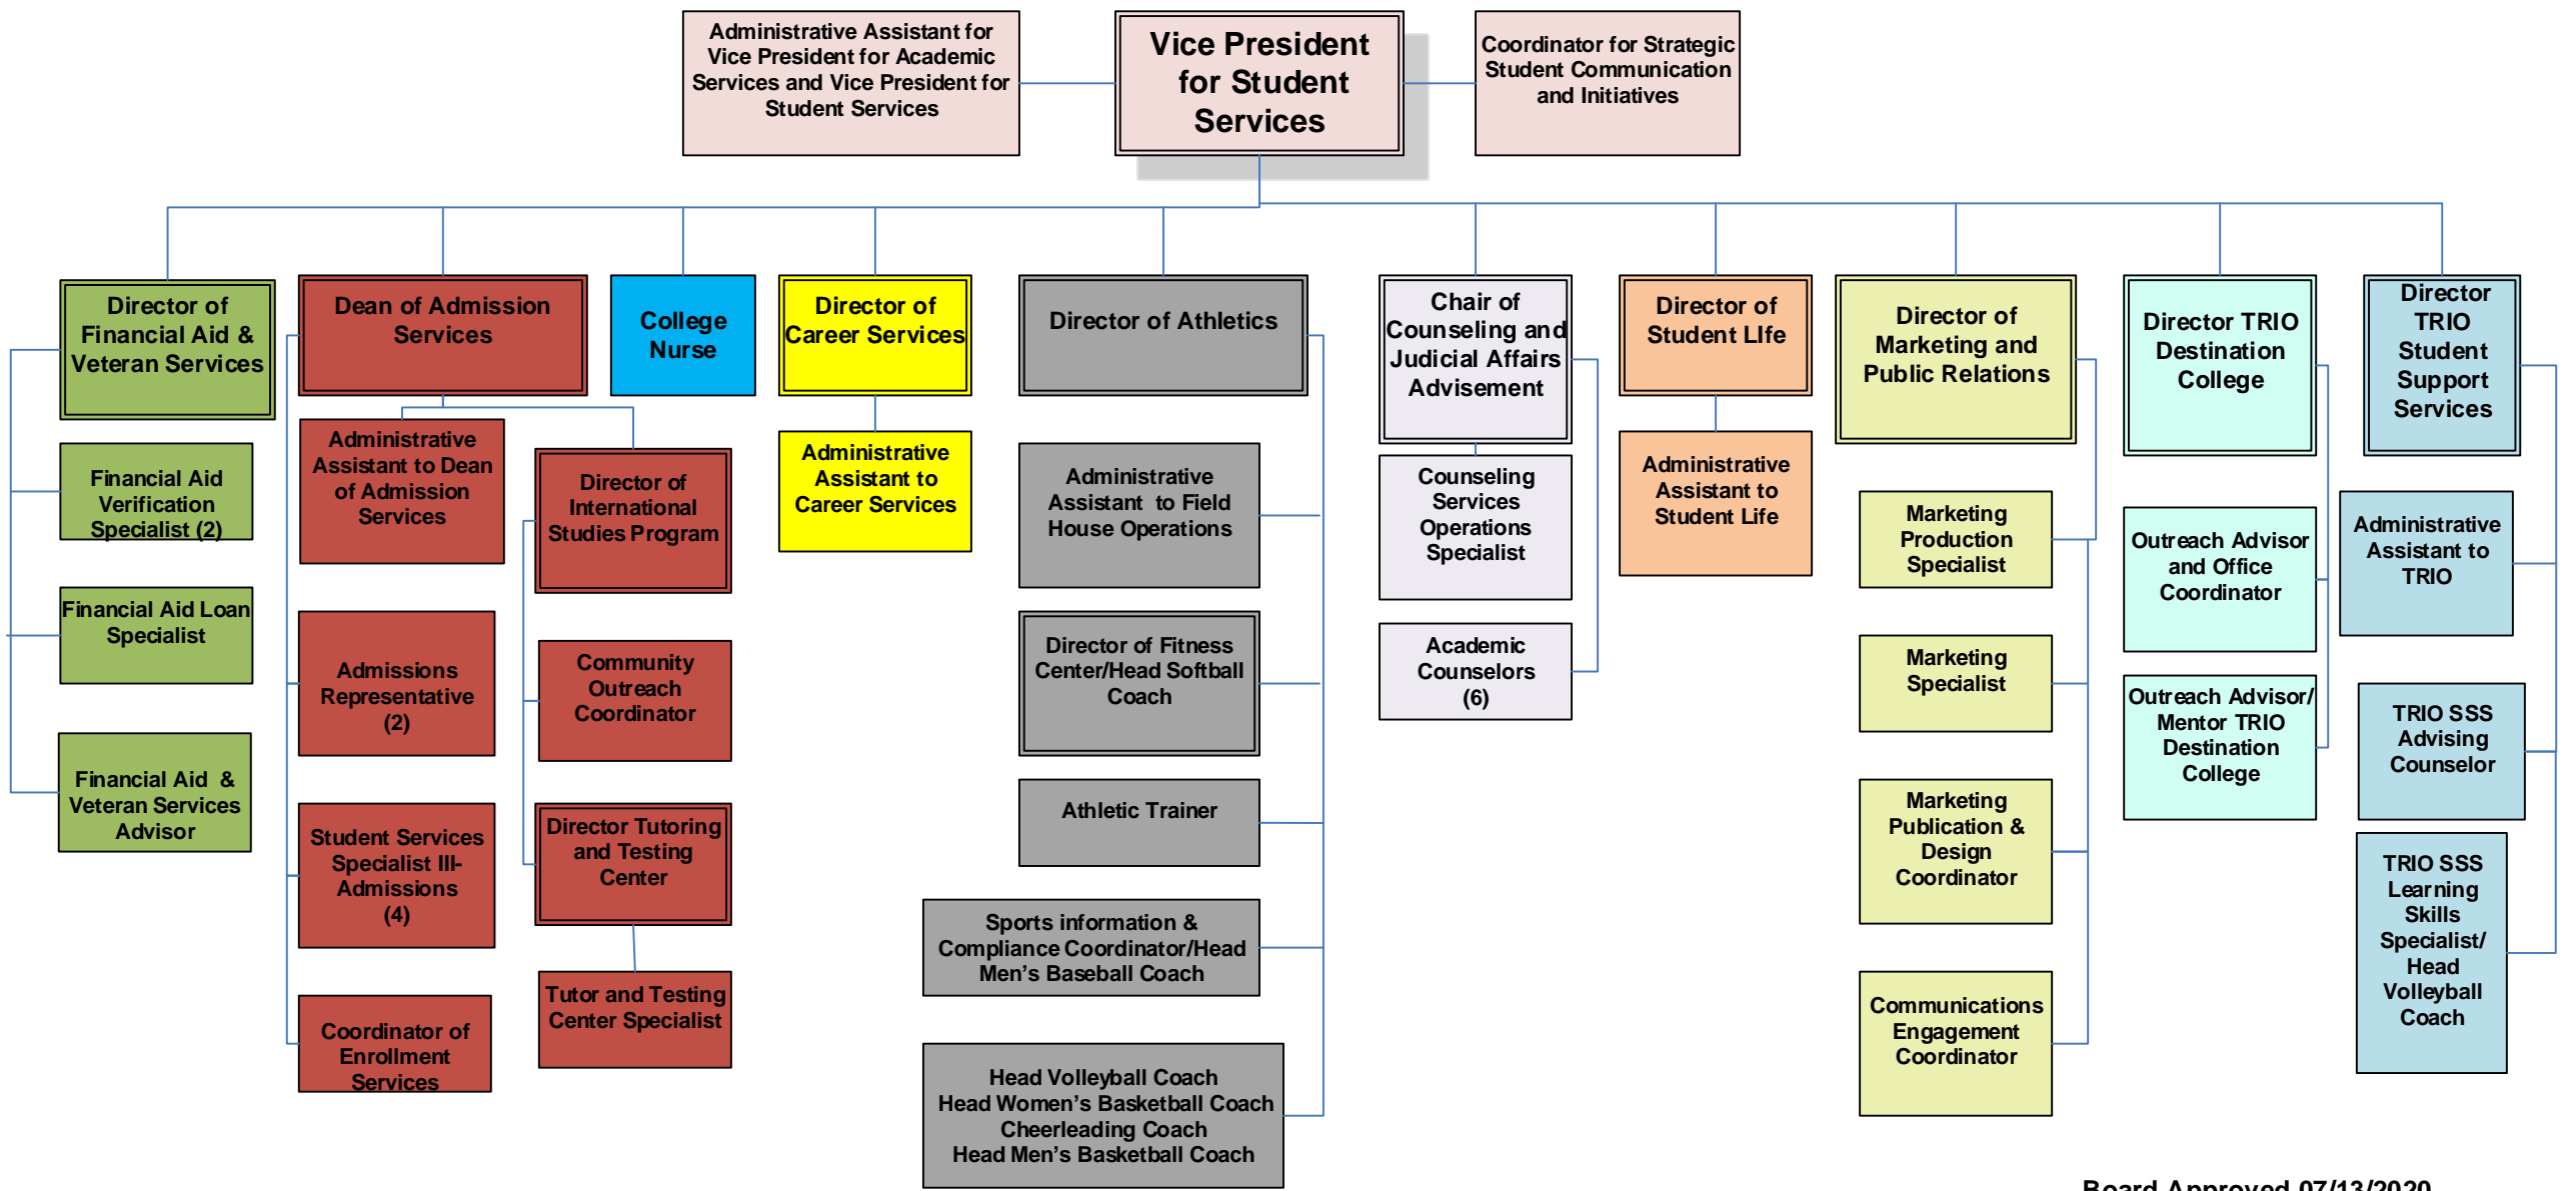

LAKE LAND COLLEGE STUDENT SERVICES ORGANIZATIONAL CHART JULY 1, 2020

Board Approved 07/13/2020