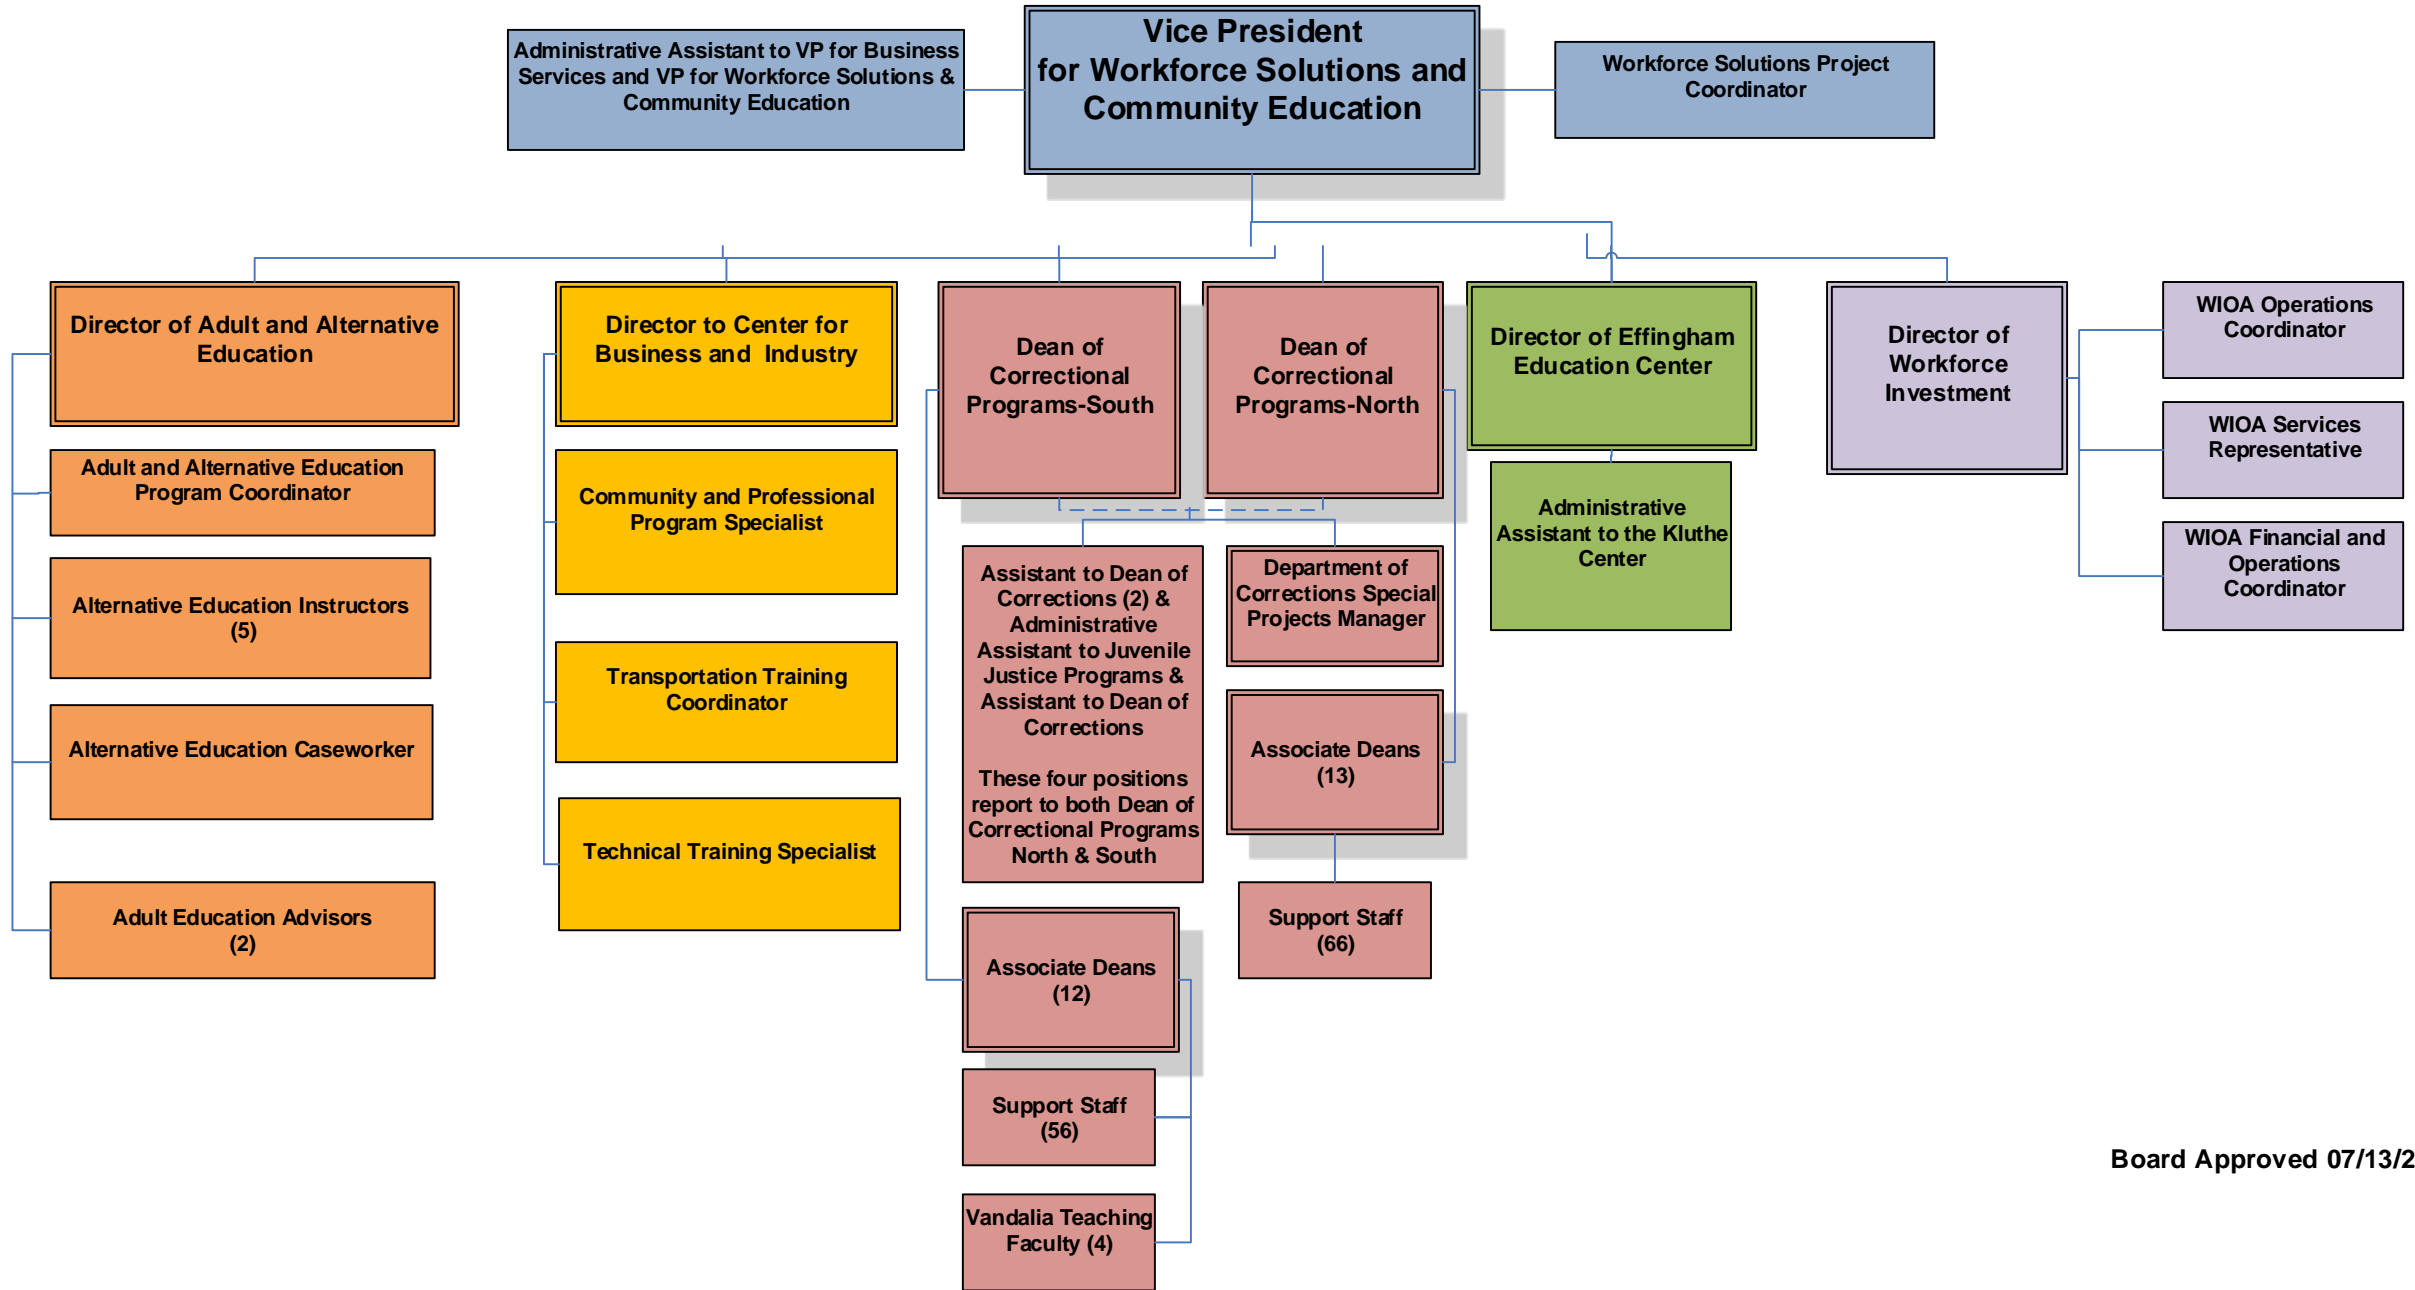

LAKE LAND COLLEGE ORGANIZATIONAL CHART WORKFORCE SOLUTIONS AND COMMUNITY EDUCATION July 1, 2020

Board Approved 07/13/2020