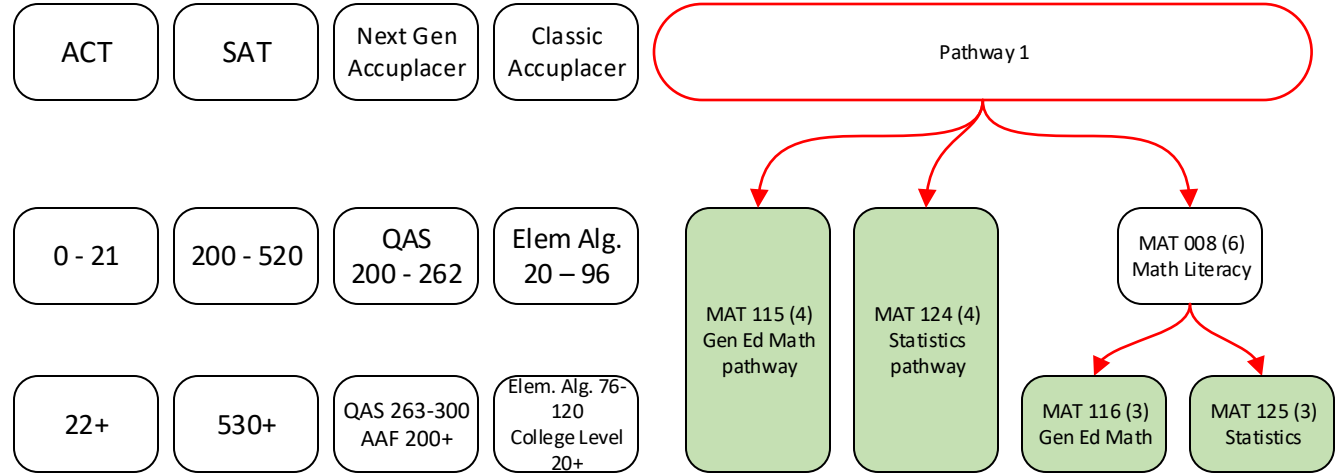

# LAKE LAND COLLEGE PATHWAY 1

Courses filled in GREEN satisfy the General Education Core Curriculum requirements and are IAI transfer courses.

The number in parenthesis after the course ID indicates the number of credit hours for the course. Math requirements for a specific major may vary from one institution to another. Please consult with an academic counselor or academic advisor to confirm the pathway that is applicable to your major and transfer institution. Co-requisite courses should be taken simultaneously with respective college level math course. See advisor for placement score eligibility.