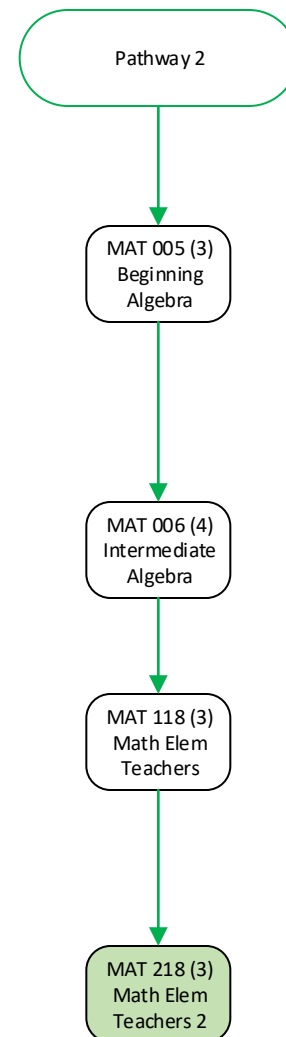

LAKE LAND COLLEGE PATHWAY 2

MAJORS

- AA.ECHED, Early Childhood Education
- AA.ELED, Elementary Education
- AA.SPED, Special Education

ACT SAT Next Gen
Accuplacer Classic
Accuplacer

0 - 18 200 - 490 QAS
200 - 249 Elem Alg.
20 - 56

19 - 21 500 - 520 QAS
250 - 262 Elem Alg.
57 - 96

22+ 530+ QAS 263-300
Coll. Level
20+ Elem Alg 97-
120
Coll. Lvl 20 - 59

Courses filled in GREEN satisfy the General Education Core Curriculum requirements and are IAI transfer courses.

The number in parenthesis after the course ID indicates the number of credit hours for the course. Math requirements for a specific major may vary from one institution to another. Please consult with an academic counselor or academic advisor to confirm the pathway that is applicable to your major and transfer institution. Co-requisite courses should be taken simultaneously with respective college level math course. See advisor for placement score eligibility.