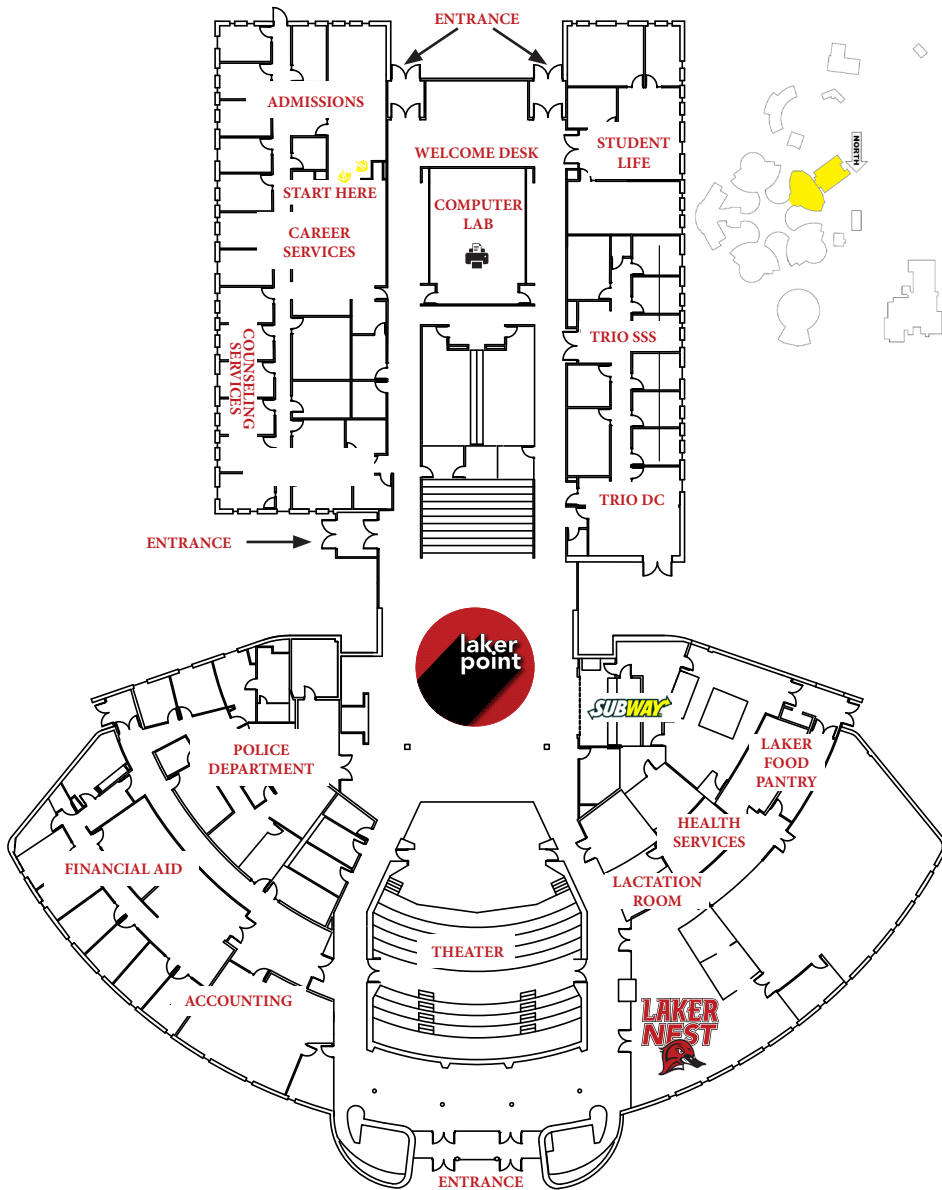

LUTHER STUDENT CENTER MAP

LAKE LAND
COLLEGE